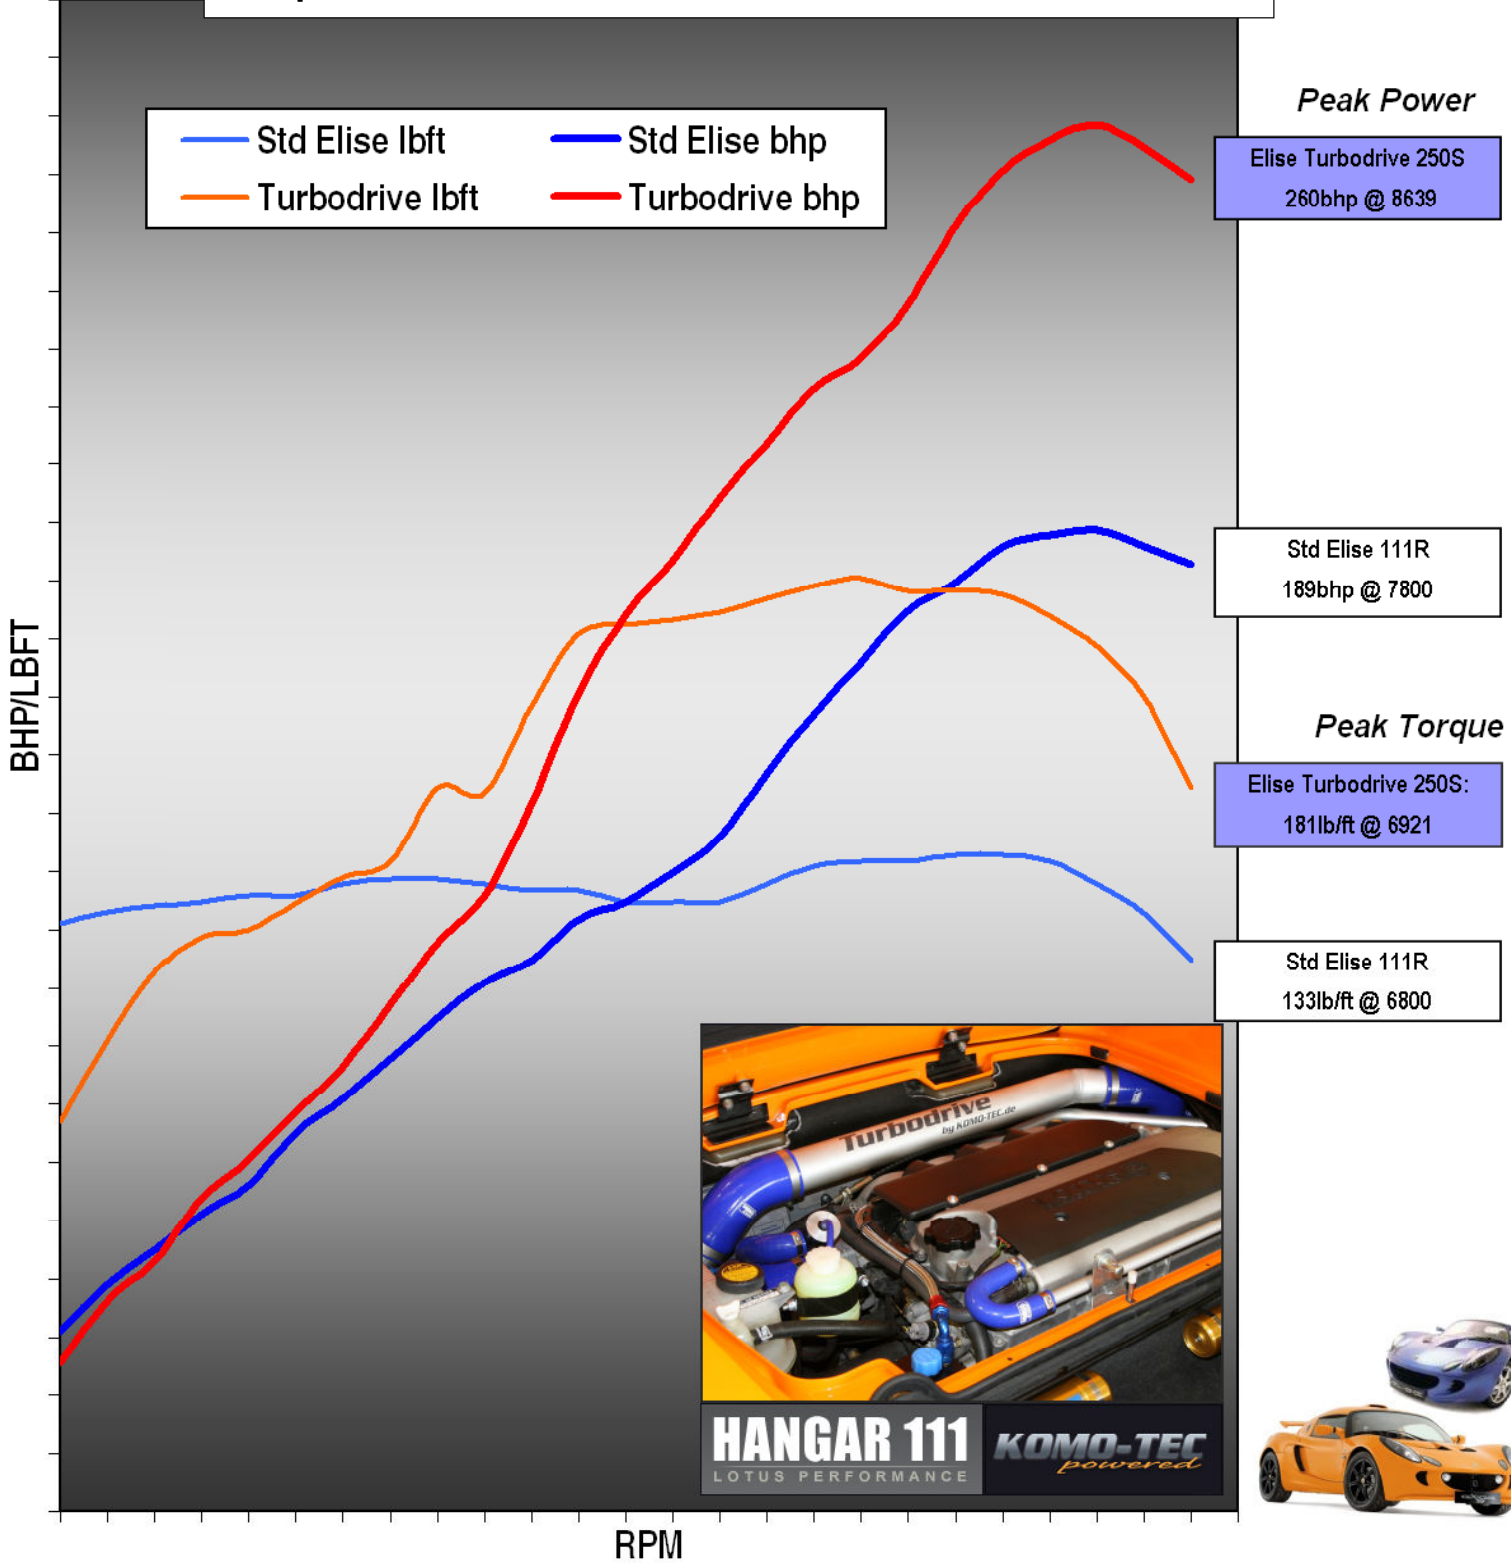

# KOMOTEC ELISE & EXIGE TURBODRIVE 250S

Installed exclusively in the UK by **HANGAR 111**

Comparison: Elise 111R Std & Elise 111R Turbodrives 250S